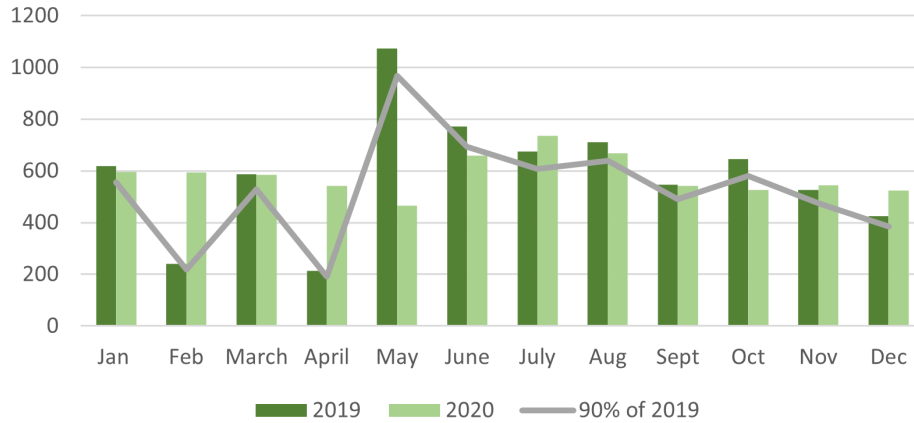

COMMIT TO GO SAFELY

The Greenville-Pitt County Business Recovery Task Force will focus its efforts through through data-driven metrics defined by the following benchmarks and will be updated monthly.

CITY OF GREENVILLE BUILDING PERMITS