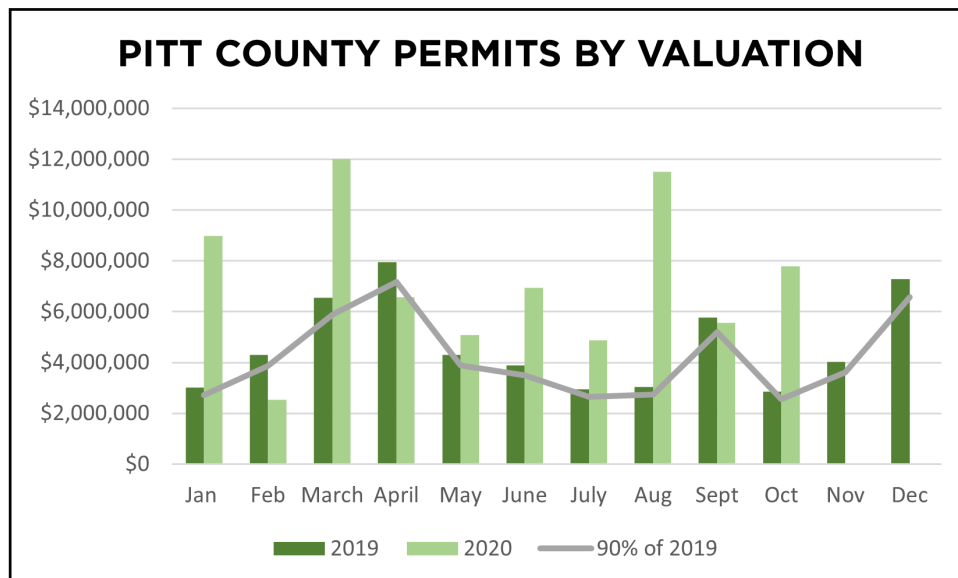

COMMIT TO GO SAFELY

The Greenville-Pitt County Business Recovery Task Force will focus its efforts through through data-driven metrics defined by the following benchmarks and will be updated monthly.

CITY OF GREENVILLE BUILDING PERMITS