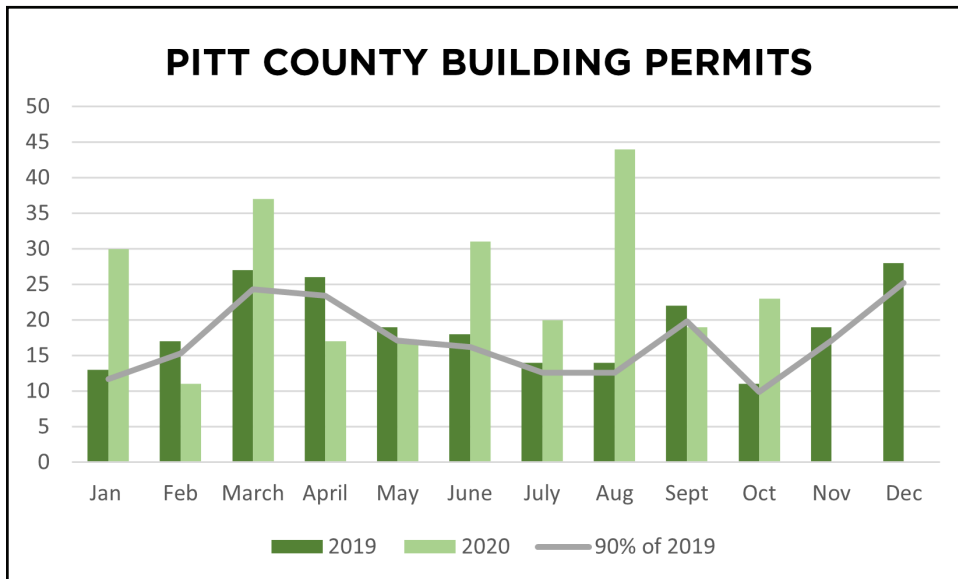

COMMIT TO GO SAFELY

The Greenville-Pitt County Business Recovery Task Force will focus its efforts through through data-driven metrics defined by the following benchmarks and will be updated monthly.

CITY OF GREENVILLE BUILDING PERMITS