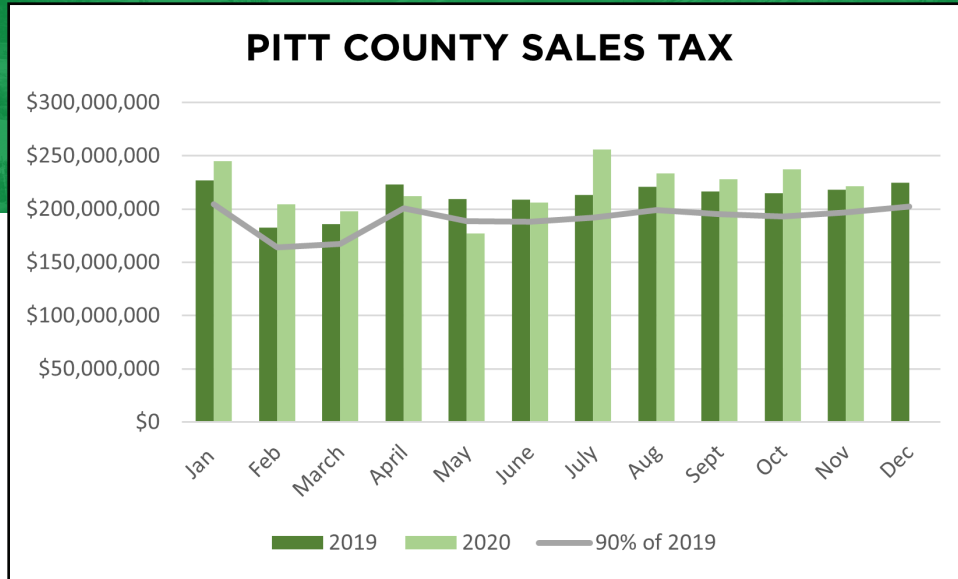

COMMIT TO GO SAFELY

The Greenville-Pitt County Business Recovery Task Force will focus its efforts through through data-driven metrics defined by the following benchmarks and will be updated monthly.

CITY OF GREENVILLE BUILDING PERMITS