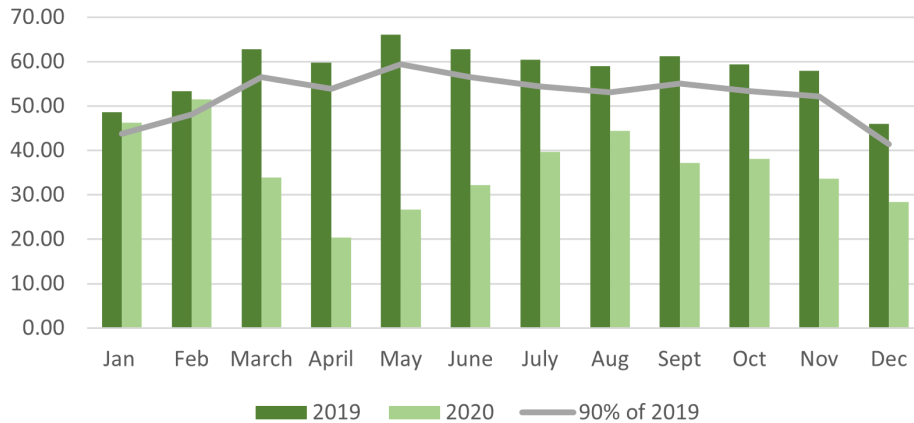

ACCOMMODATIONS - REVENUE PER AVAILABLE ROOM